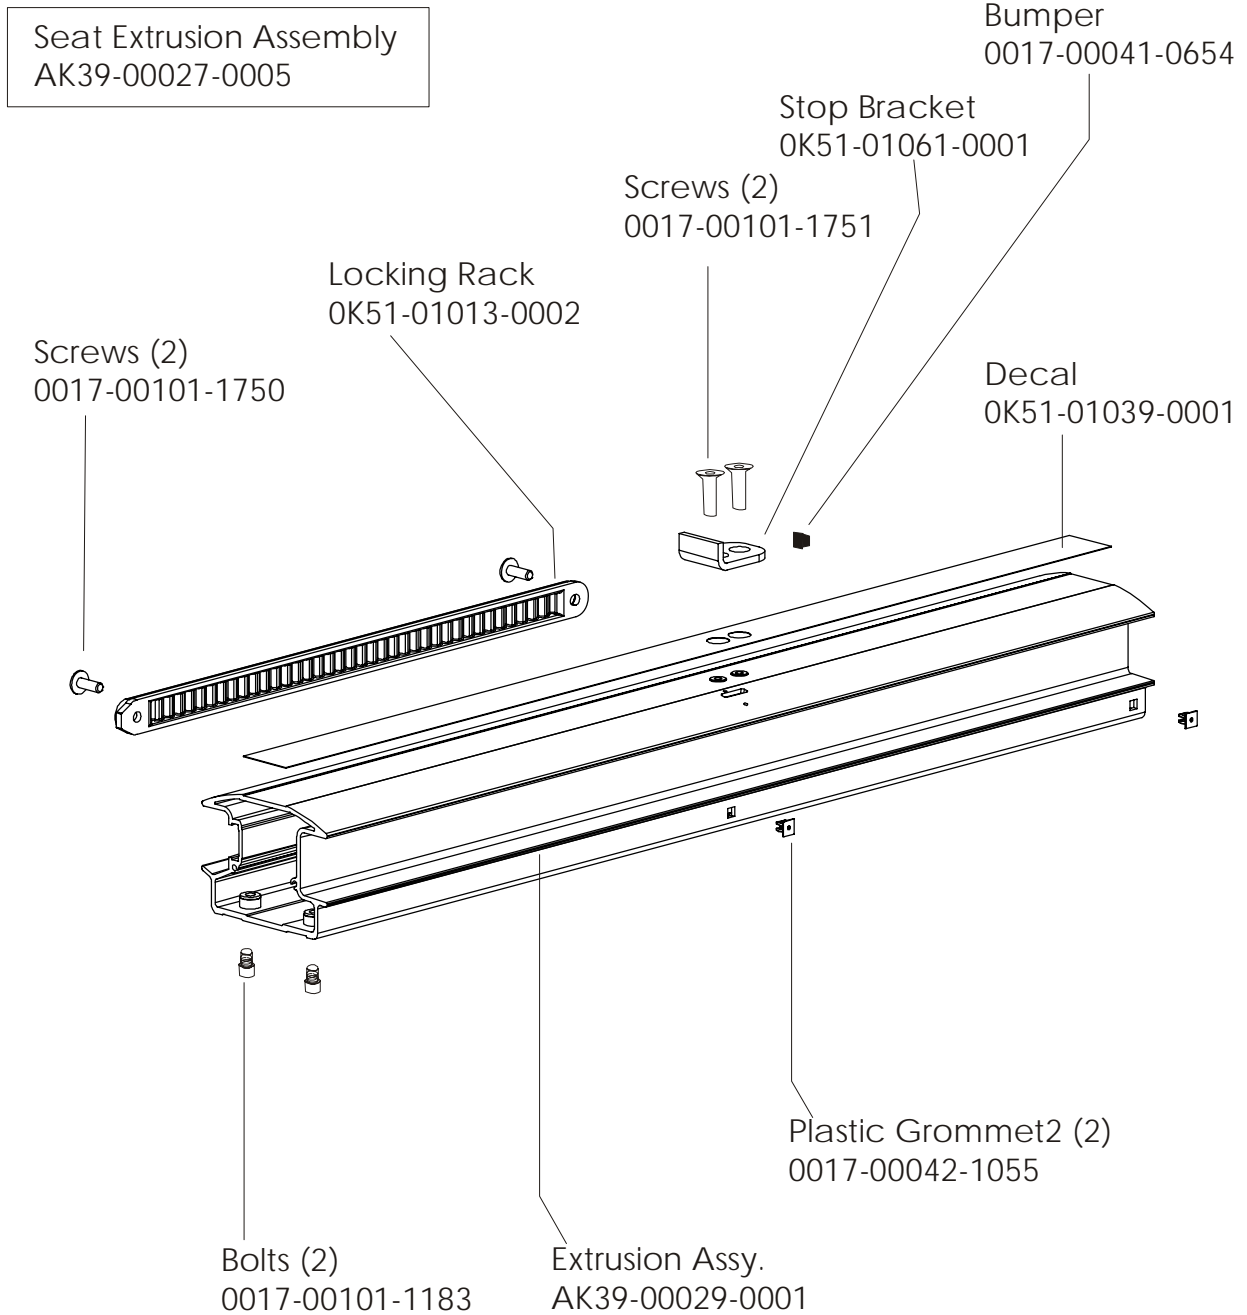

Seat Bottom Assembly 15

Seat Frame Assembly 16

Seat Pads and Accessory Tray 17

Extrusion Assembly..... 18

Seat Locking Assembly 19

Wheel and Leveler 20

Cables 21

Description	Part No.
OPERATION MANUAL	M051-00K39-A167
POWER OPTION KIT 120V	GK39-00002-0002
POWER OPTION KIT 240/50V UK	GK39-00002-0004
POWER OPTION KIT 240V+AUS	GK39-00002-0005
POWER OPTION KIT 230/50V CON	GK39-00002-0006
HARDWARE BAG	GK39-00002-0008
TOUCH UP PAINT: SPRAY CAN .5 OZ BOTTLE W/APPLICATOR .33 OZ PEN	0017-00008-0204 0017-00008-0205 0017-00008-0206
SERVICE MANUAL	M051-00K39-A012

Resistor Assembly
AK39-00020-0001

Power Control Board Assembly
AK39-00022-0001

Alternator w/Pulley Assembly
AK63-00093-0000

Idler Bracket Assembly
AK63-00021-0000

Locking Assembly
AK51-00053-0001